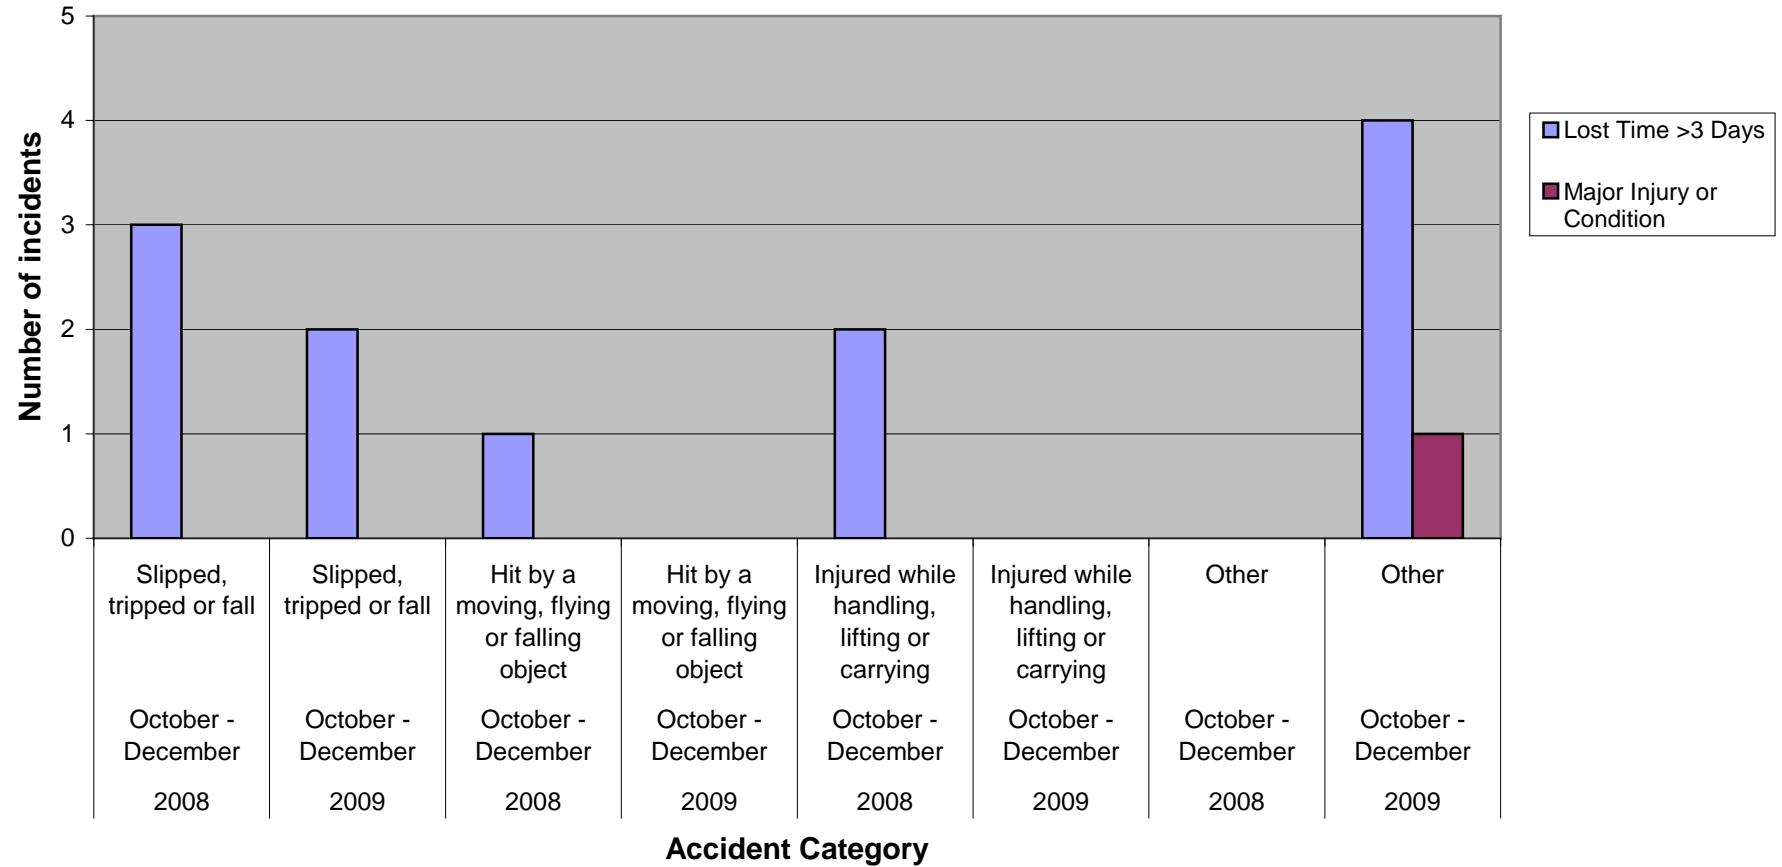

Reportable employee accident Comparison October – December 2008 Vs 2009 by Directorate

Reportable accidents comparison - Directorate of Education and Leisure 2008 vs 2009

Reportable accident comparison Directorate of the Environment 2008 vs 2009

Reportable accident comparison - Directorate of Social Services 2008 vs 2009