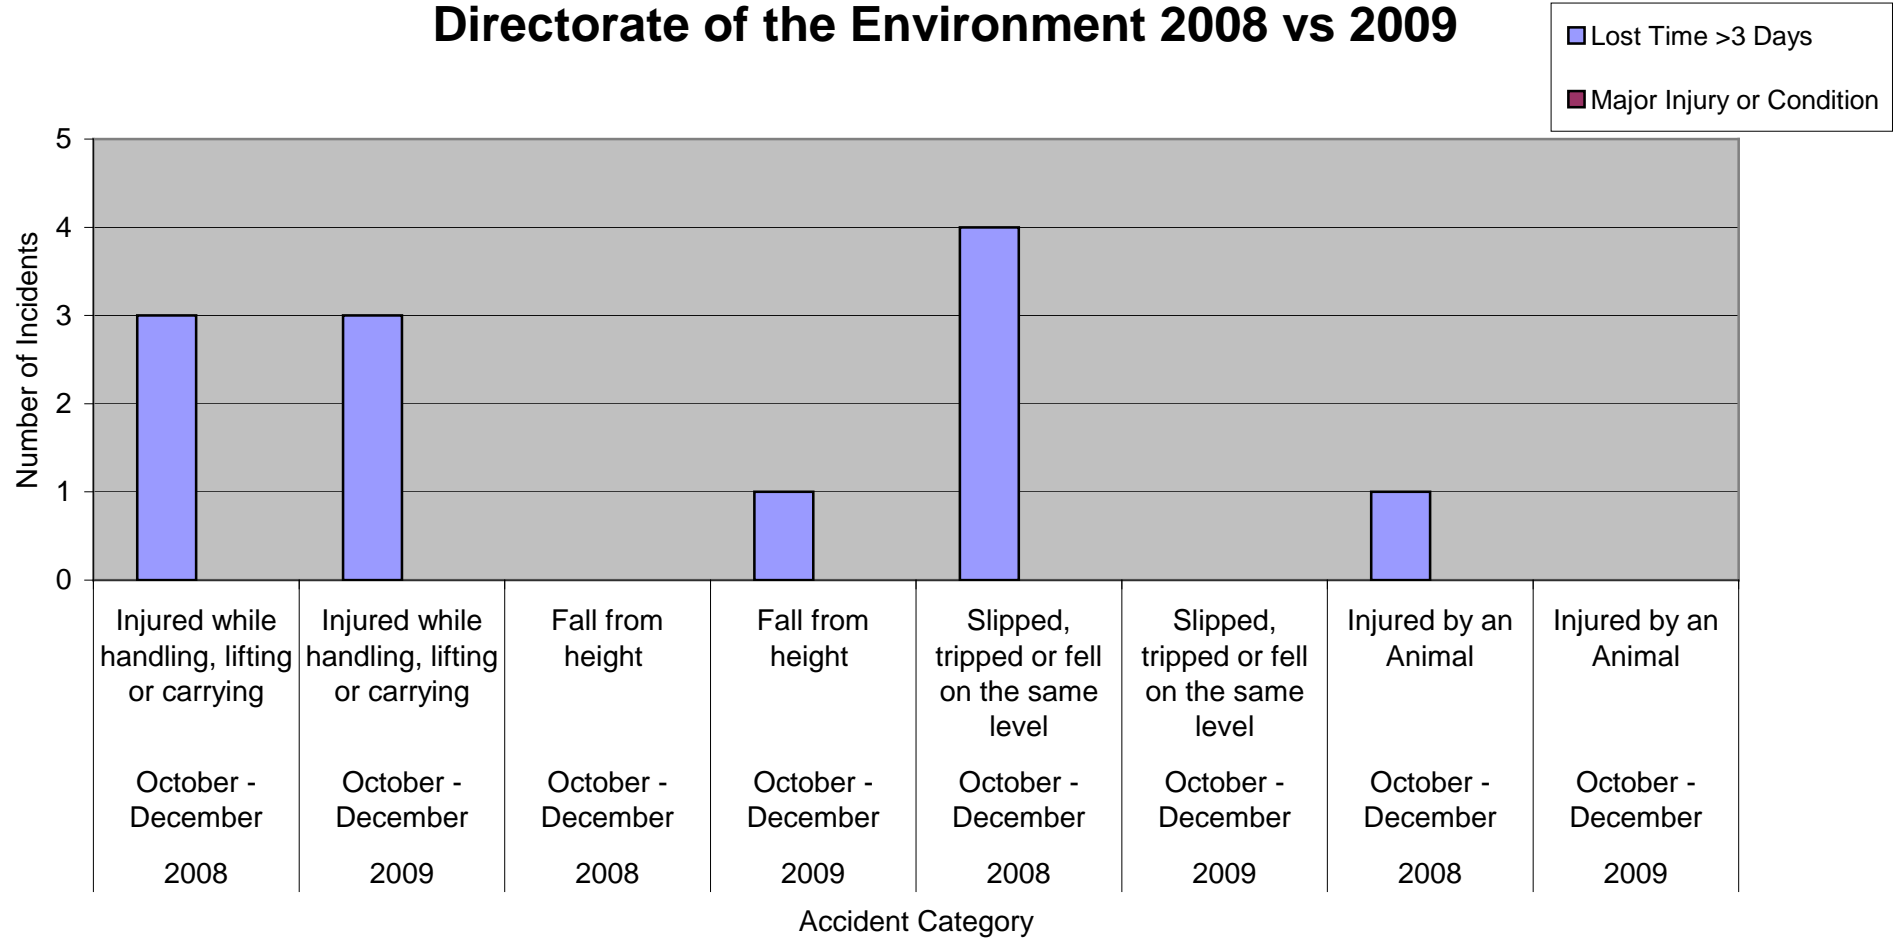

Reportable employee accident Comparison October – December 2008 Vs 2009 by Directorate

Reportable accidents comparison - Directorate of Education and Leisure 2008 vs 2009

Reportable accident comparison Directorate of the Environment 2008 vs 2009

Reportable accident comparison - Directorate of Social Services 2008 vs 2009